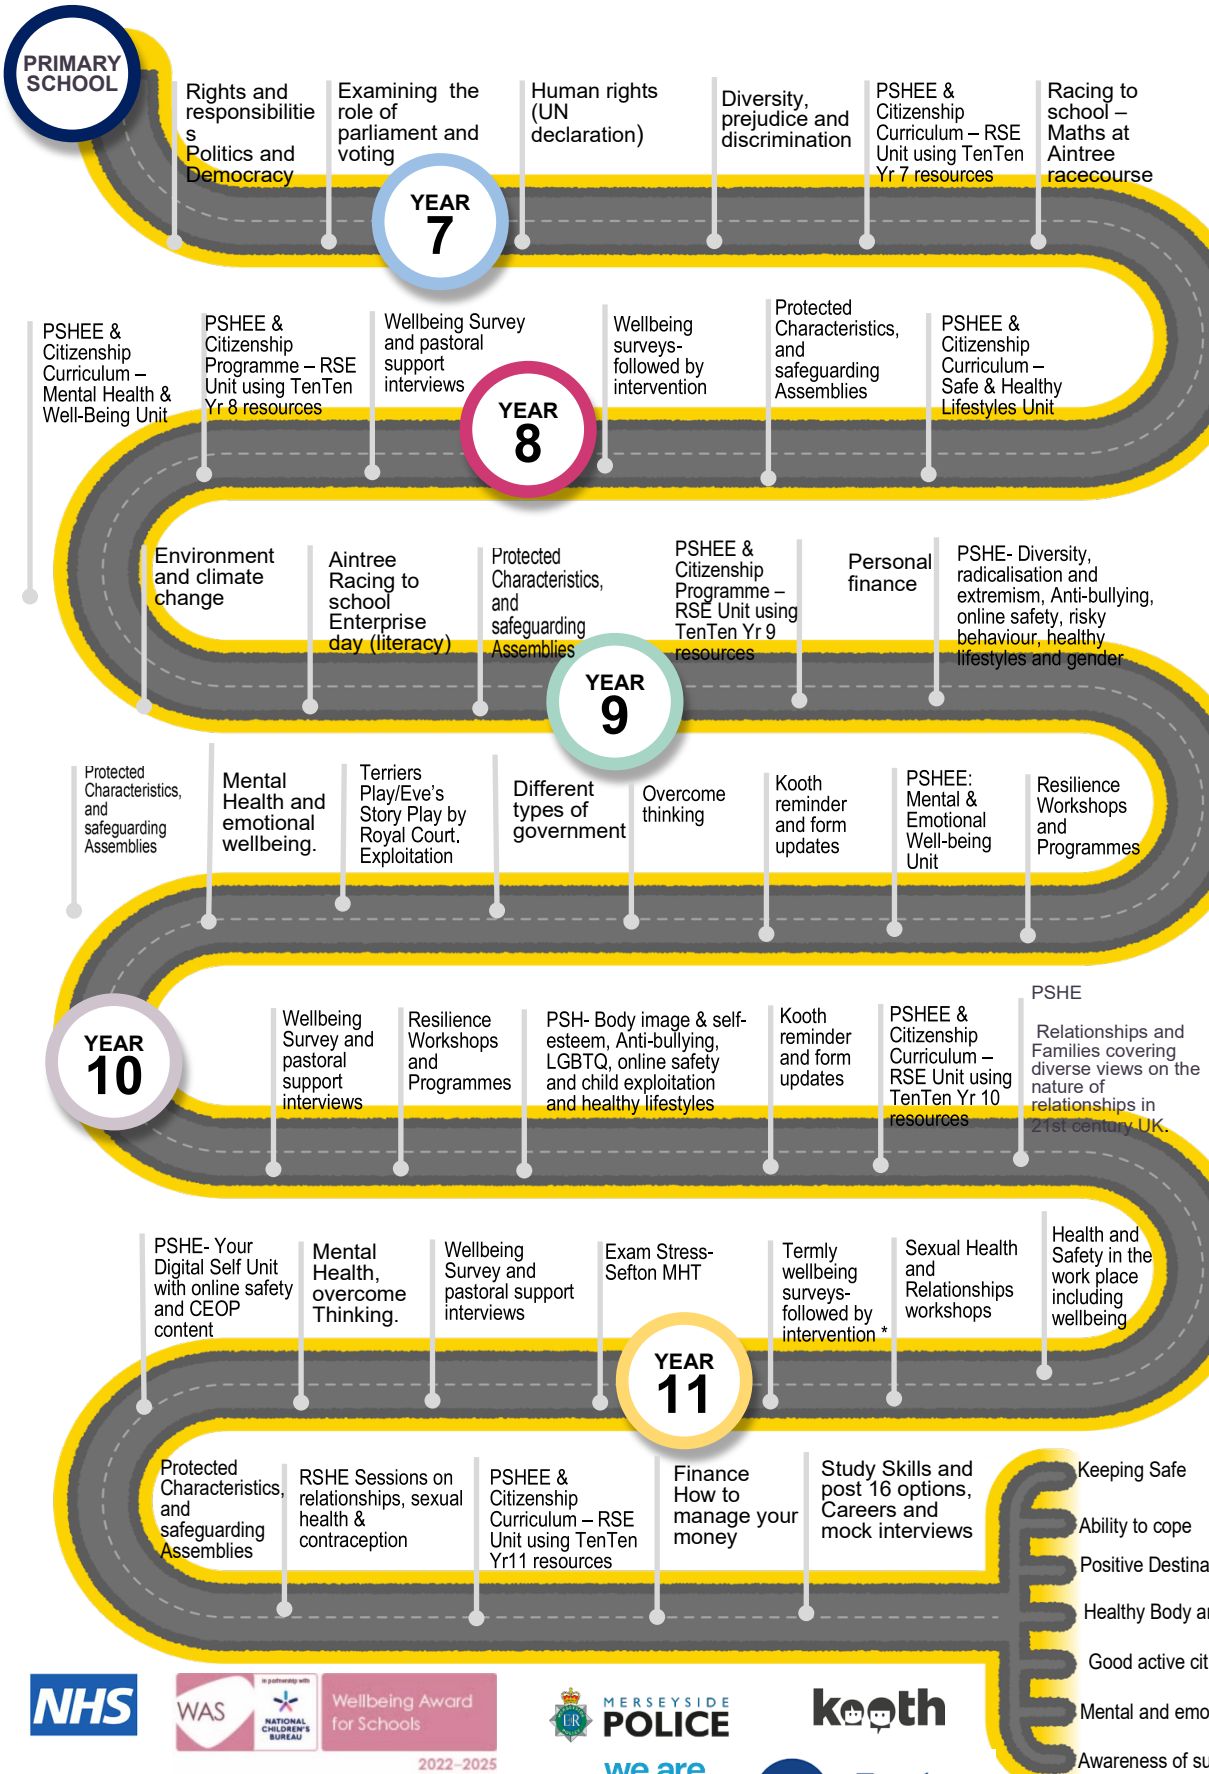

PSHEE and Citizenship

- ### KEY STAFF
- PSHEE & Citizenship Curriculum Leader
 - RE Curriculum Leader
 - Progress Leaders
 - Assistant Progress Leaders
 - SENCO
 - Form Tutors
 - 2 Learning Mentors (referrals and drop in)
 - School Chaplain
 - School Nurse (referrals and drop in)
 - Designated SLT Lead
 - 3 Safeguarding Leads 2 associate DSL
 - Outreach support from Sefton Mental Health Team
 - Well-Being Champions
 - Anti-bullying ambassadors
 - School Counsellor
 - Student Services
 - RESET Manager

- ### EXTERNAL PARTNERS & PROVIDERS
- TenTen Education
 - Talk the Talk Education
 - Merseyside Police
 - Radio City
 - Your Time 2 Change
 - Access 27
 - Everton in the Community
 - LFC Foundation
 - Liverpool Royal Court
 - Sefton Mental Health Team- CAHMS & YPAS
 - We are with you
 - Catch 22 & Venus