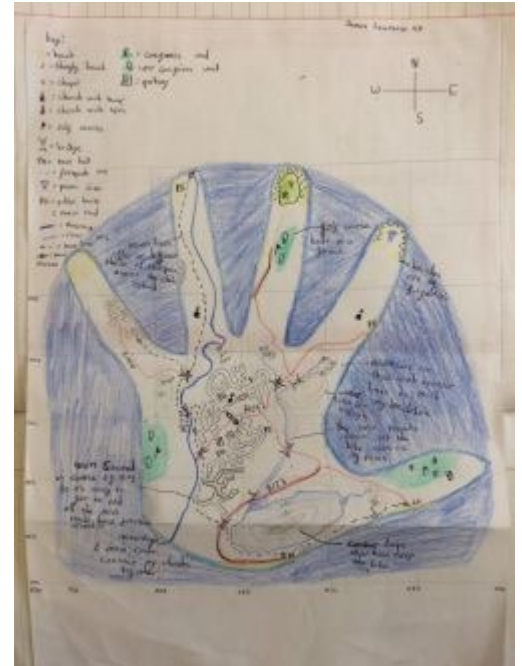

## Geography Summer challenge

“Handy Maps” How familiar are you with OS maps? Our summer challenge for you is to create an OS map of your local area.

The instructions are simple:

- You need to draw round your hand and then get thinking!!
- Essential components
  - There needs to be a compass
  - A key (and each symbol used has to be the correct OS map symbol)
  - Add some colour

Previous examples include - knuckles as mountain peaks (carefully plotted with contour lines), veins as rivers, and finger nails as areas of coniferous woodlands.